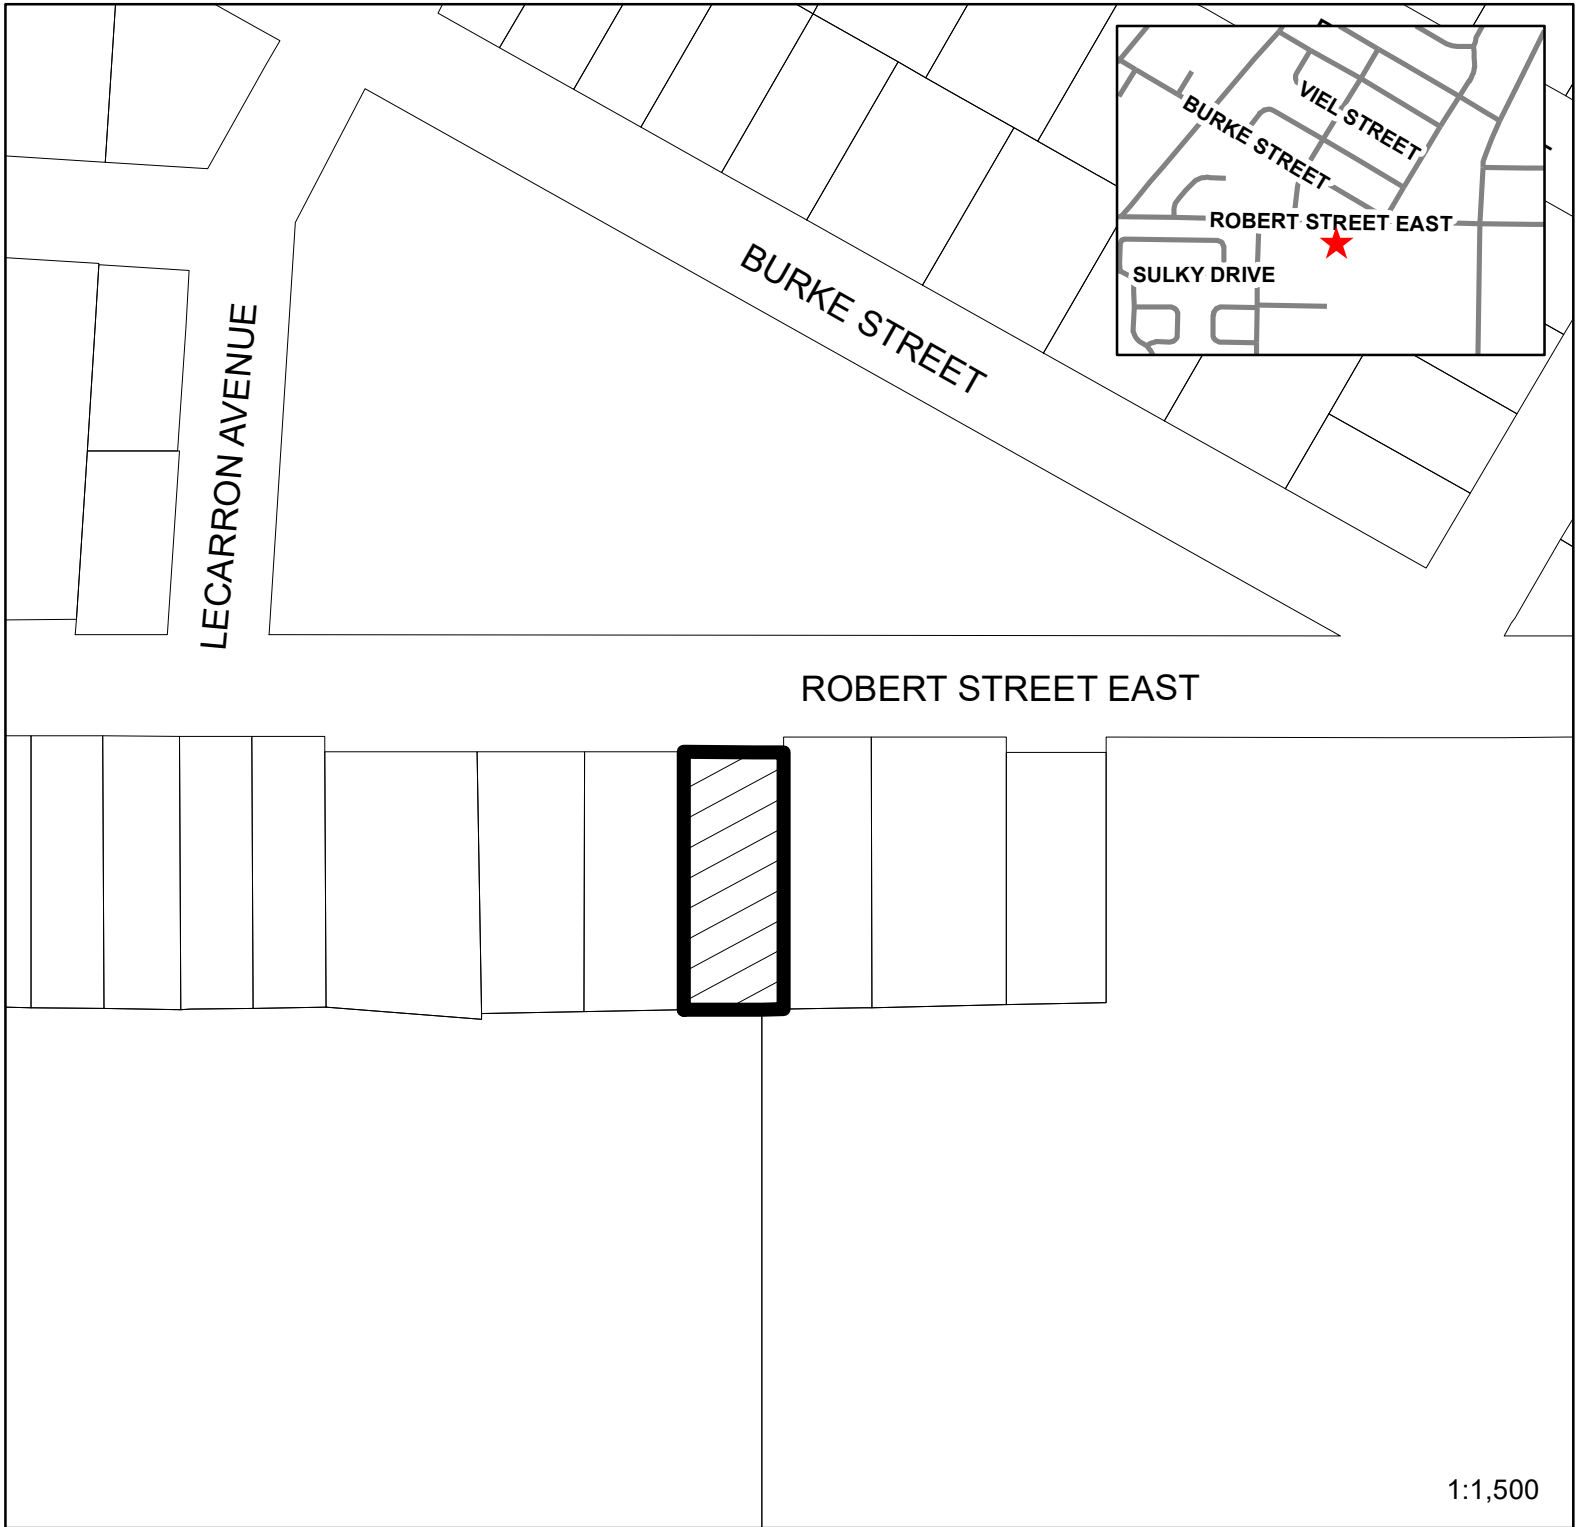

Location Map

1:1,500

Legend

-  Minor Variance A17/2021
130 Robert Street East

This map, either in whole or in part, may not be reproduced without the written authority from the Town of Penetanguishene, Copyright © Town of Penetanguishene Land Information Network Cooperative - LINC 2012 Produced (in part) under license from: the Ontario Ministry of Natural Resources (Copyright - Queens Printer 2012). ©Teranet Enterprises Inc. and its suppliers all rights reserved, and Members of the Ontario Geospatial Data Exchange. THIS IS NOT A PLAN OF SURVEY.