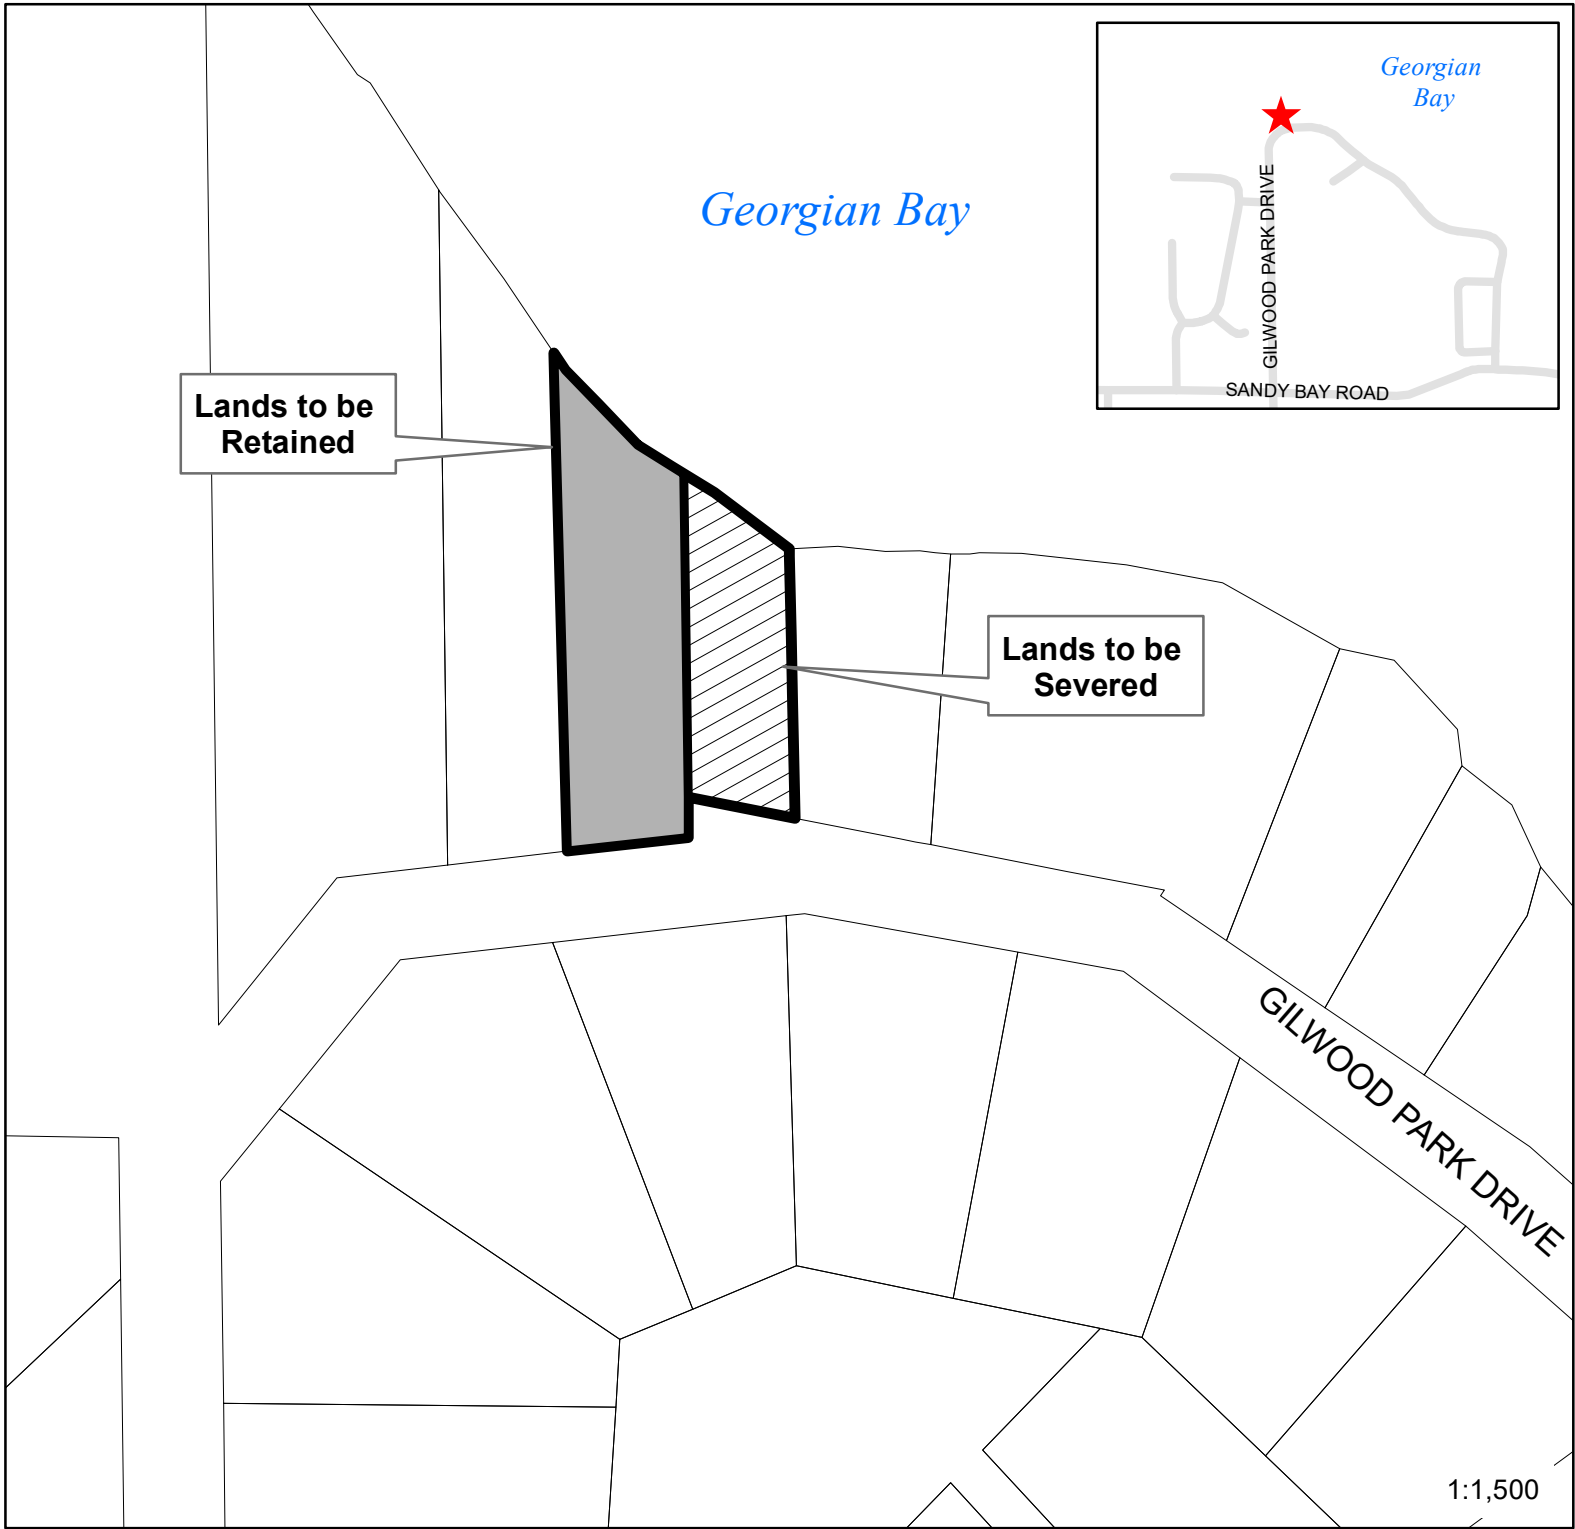

Location Map

Legend

 B7/2021 120 Gilwood Park Drive
Provisional Consent to Sever

This map, either in whole or in part, may not be reproduced without the written authority from the Town of Penetanguishene, Copyright © Town of Penetanguishene Land Information Network Cooperative - LINC 2012 Produced (in part) under license from: the Ontario Ministry of Natural Resources (Copyright - Queens Printer 2012). ©Teranet Enterprises Inc. and its suppliers all rights reserved, and Members of the Ontario Geospatial Data Exchange. THIS IS NOT A PLAN OF SURVEY.