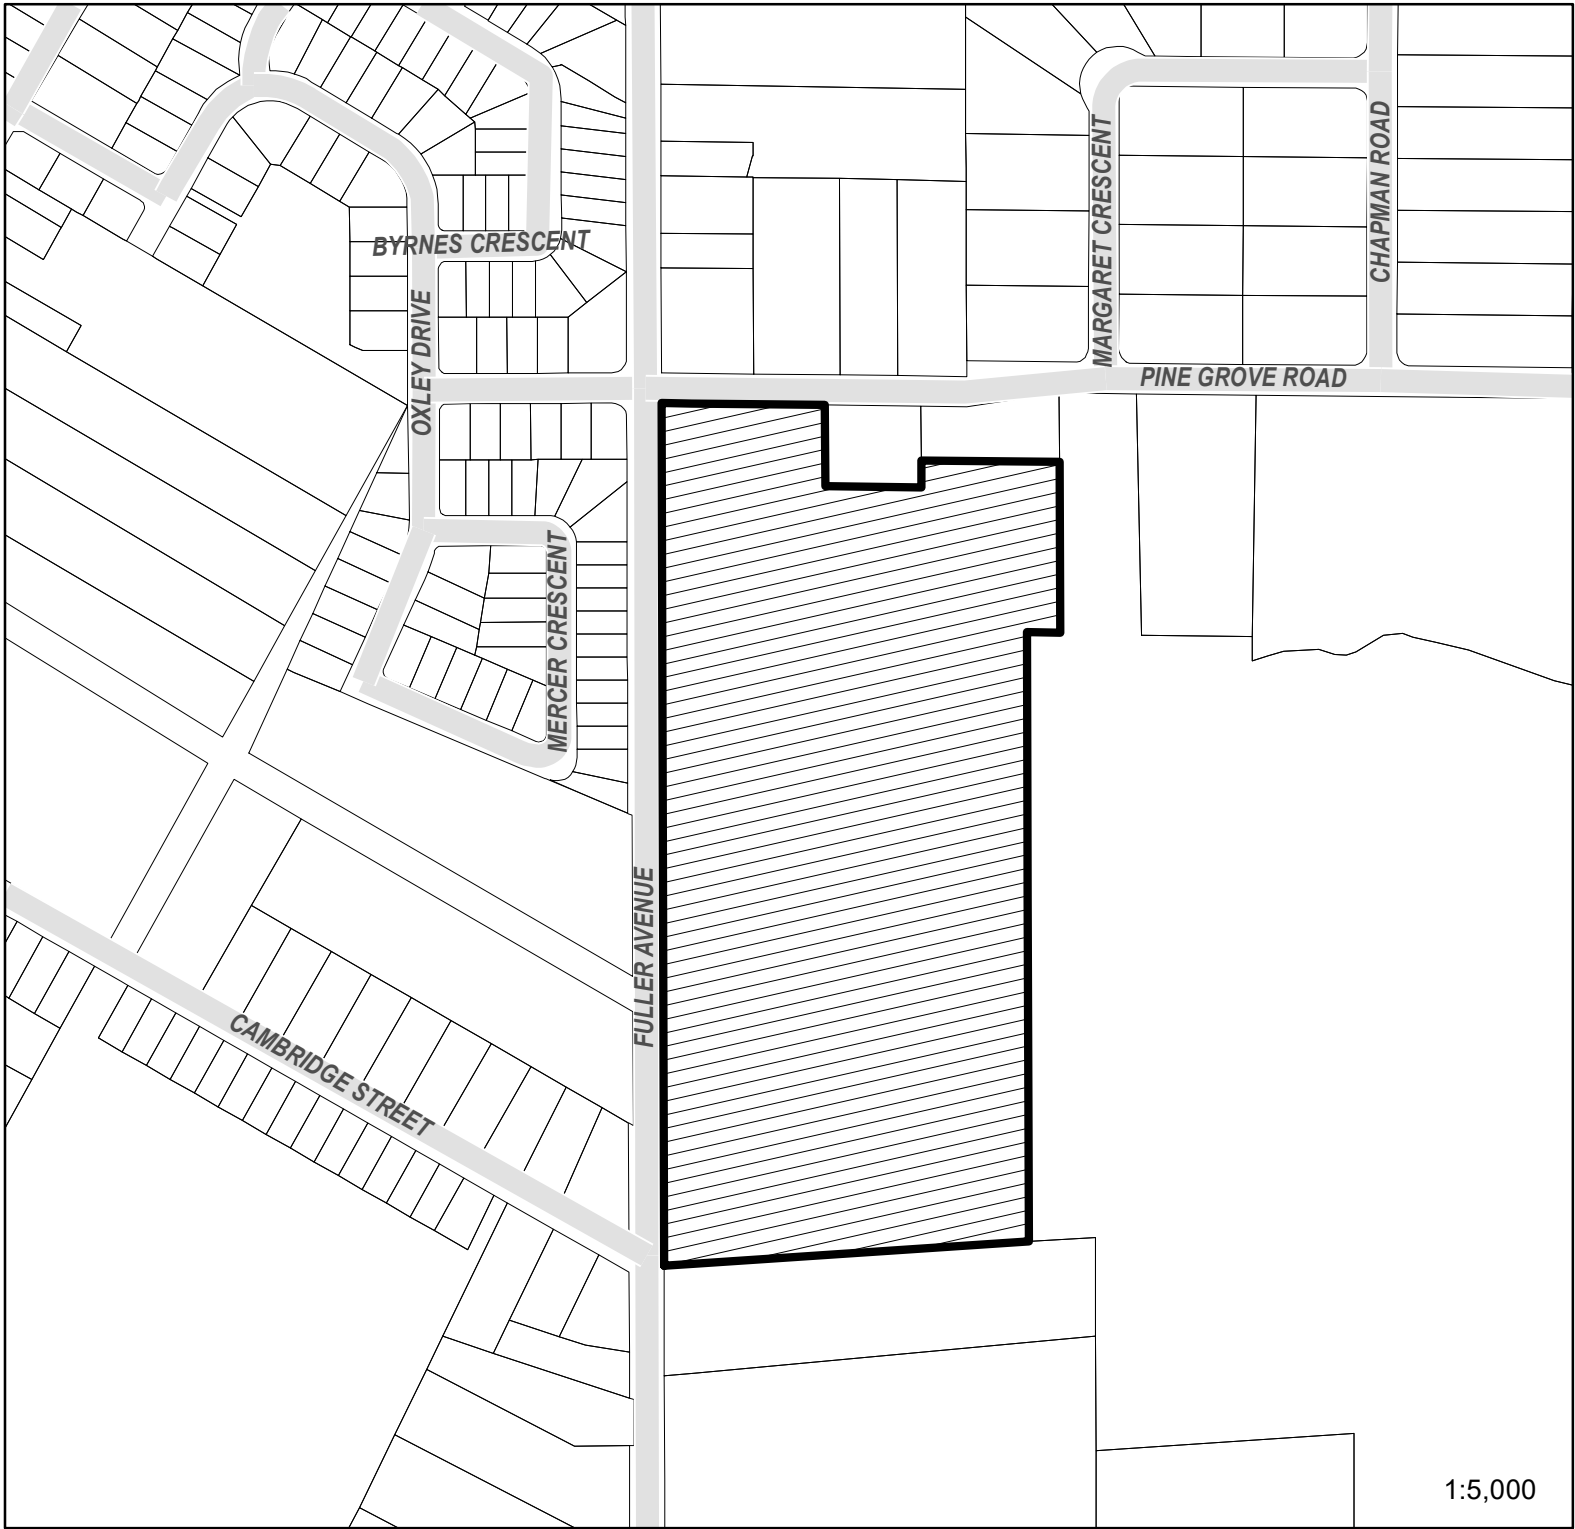

Location Map

Legend

 1145 Fuller Avenue

This map, either in whole or in part, may not be reproduced without the written authority from the Town of Penetanguishene, Copyright © Town of Penetanguishene Land Information Network Cooperative - LINC 2012 Produced (in part) under license from: the Ontario Ministry of Natural Resources (Copyright - Queens Printer 2012). ©Teranet Enterprises Inc. and its suppliers all rights reserved, and Members of the Ontario Geospatial Data Exchange. THIS IS NOT A PLAN OF SURVEY.