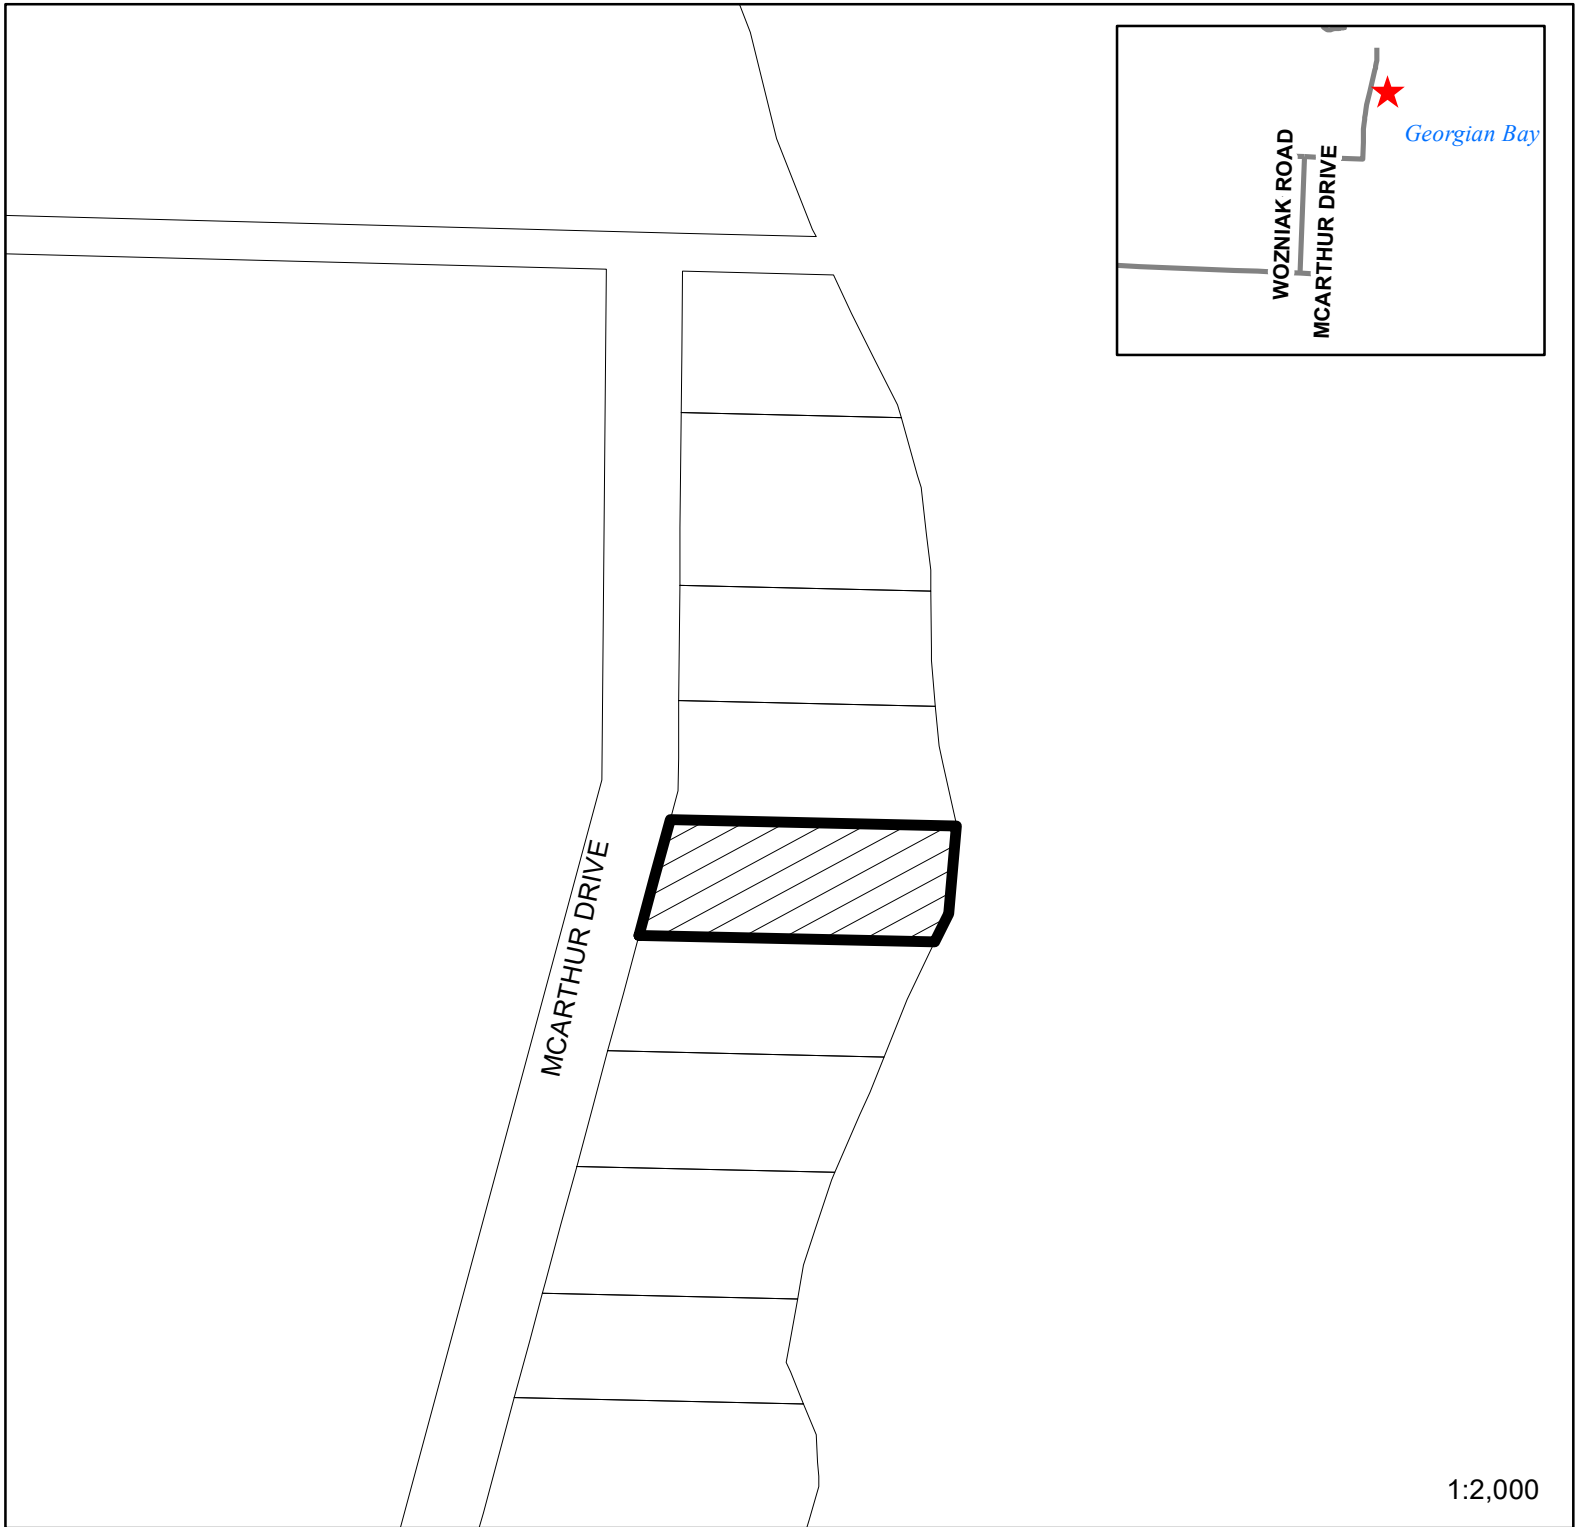

Location Map

1:2,000

Legend

Zoning By-law Amendment
Removal of Holding Symbol
Z.A. 9/2021 - 155 McArthur Drive

This map, either in whole or in part, may not be reproduced without the written authority from the Town of Penetanguishene, Copyright © Town of Penetanguishene Land Information Network Cooperative - LINC 2012 Produced (in part) under license from: the Ontario Ministry of Natural Resources (Copyright - Queens Printer 2012). ©Teranet Enterprises Inc. and its suppliers all rights reserved, and Members of the Ontario Geospatial Data Exchange. THIS IS NOT A PLAN OF SURVEY.