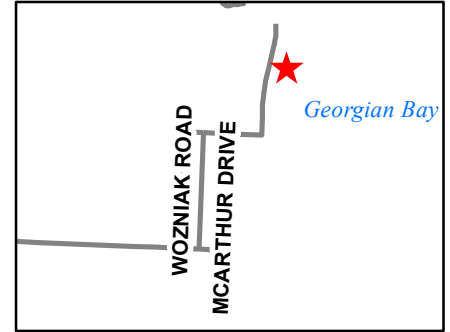

Location Map

1:2,000

Legend

Zoning By-law Amendment
Removal of Holding Symbol
Z.A. 9/2021 - 155 McArthur Drive

This map, either in whole or in part, may not be reproduced without the written authority from the Town of Penetanguishene, Copyright © Town of Penetanguishene Land Information Network Cooperative - LINC 2012 Produced (in part) under license from: the Ontario Ministry of Natural Resources (Copyright - Queens Printer 2012). ©Teranet Enterprises Inc. and its suppliers all rights reserved, and Members of the Ontario Geospatial Data Exchange. THIS IS NOT A PLAN OF SURVEY.