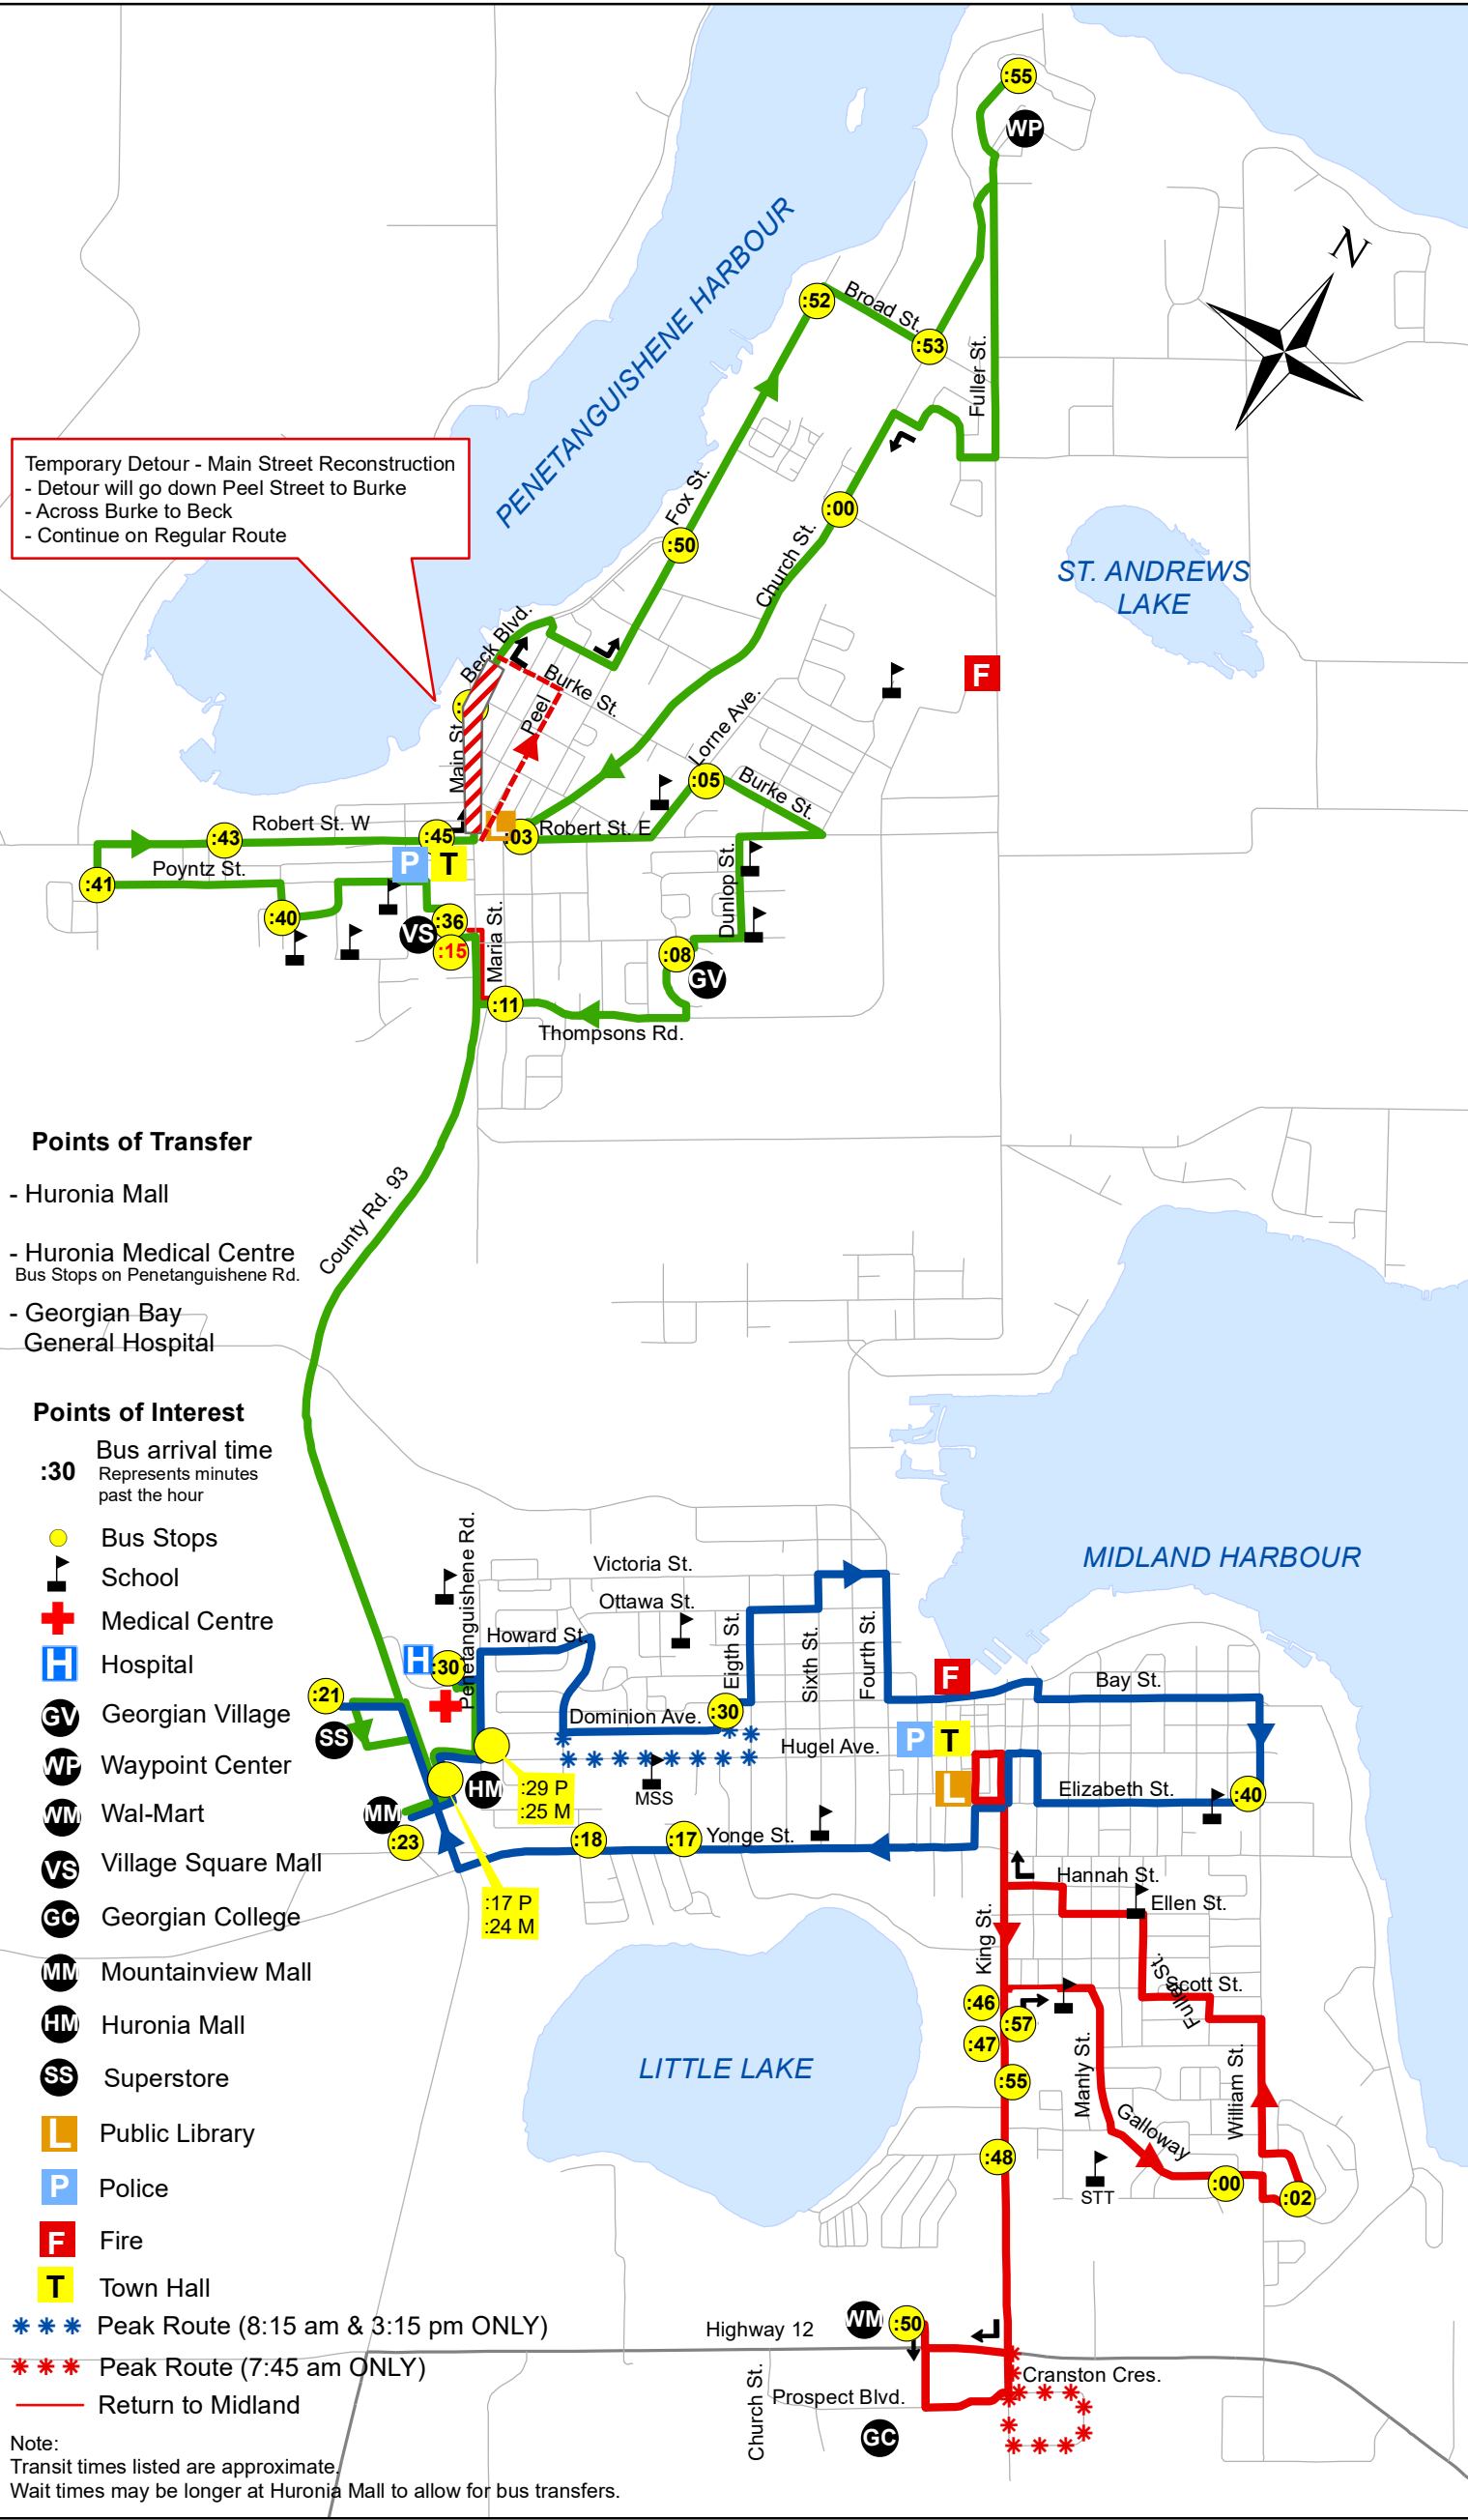

Temporary Detour - Main Street Reconstruction
 - Detour will go down Peel Street to Burke
 - Across Burke to Beck
 - Continue on Regular Route

Points of Transfer

- Huronia Mall
- Huronia Medical Centre
Bus Stops on Penetanguishene Rd.
- Georgian Bay
General Hospital

Points of Interest

- :30** Bus arrival time
Represents minutes past the hour
- Bus Stops
- ▲** School
- +** Medical Centre
- H** Hospital
- GV** Georgian Village
- WP** Waypoint Center
- WM** Wal-Mart
- VS** Village Square Mall
- GC** Georgian College
- MM** Mountainview Mall
- HM** Huronia Mall
- SS** Superstore
- L** Public Library
- P** Police
- F** Fire
- T** Town Hall
- ***** Peak Route (8:15 am & 3:15 pm ONLY)
- **** Peak Route (7:45 am ONLY)
- Return to Midland

Note:
 Transit times listed are approximate.
 Wait times may be longer at Huronia Mall to allow for bus transfers.