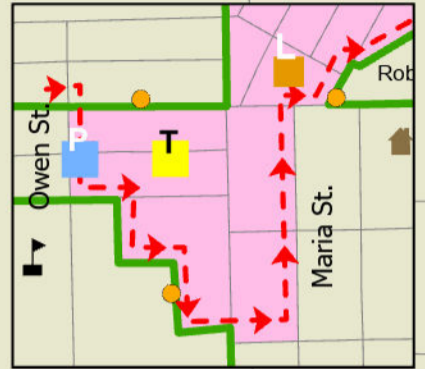

MPTS

Transit Route Map Effective February 15, 2025

For more info, please contact the Town of Midland at 705-526-4275 ext. 2255 or email transit@midland.ca

Winterama Parade Detour
10 am to 1 pm

Downtown Detail

Downtown Midland Detail Map

Transfer Zone Details

The Midland and Penetanguishene buses both now go to all transfer zone locations. Please board any bus between Superstore and Mountainview Mall and it will take you to the transfer point at Huronia Mall.

Both bus routes head to Superstore first, Mountainview Mall next and finally Huronia Mall. They then travel to GBGH before continuing on with the rest of their routes.

Point of Transfer Between Midland and Penetanguishene Buses:
Huronia Mall Stop by Giant Tiger

Bus Arrival Time
In Minutes Past the Hour
Times are Approximate

- Bus Shelter
- Bus Stop
- School
- Medical Centre
- Hospital
- Seniors Residence
- Waypoint Center
- Wal-Mart
- Village Square Mall
- Georgian College
- Mountainview Mall
- Huronia Mall
- Public Library
- Police
- Town Hall