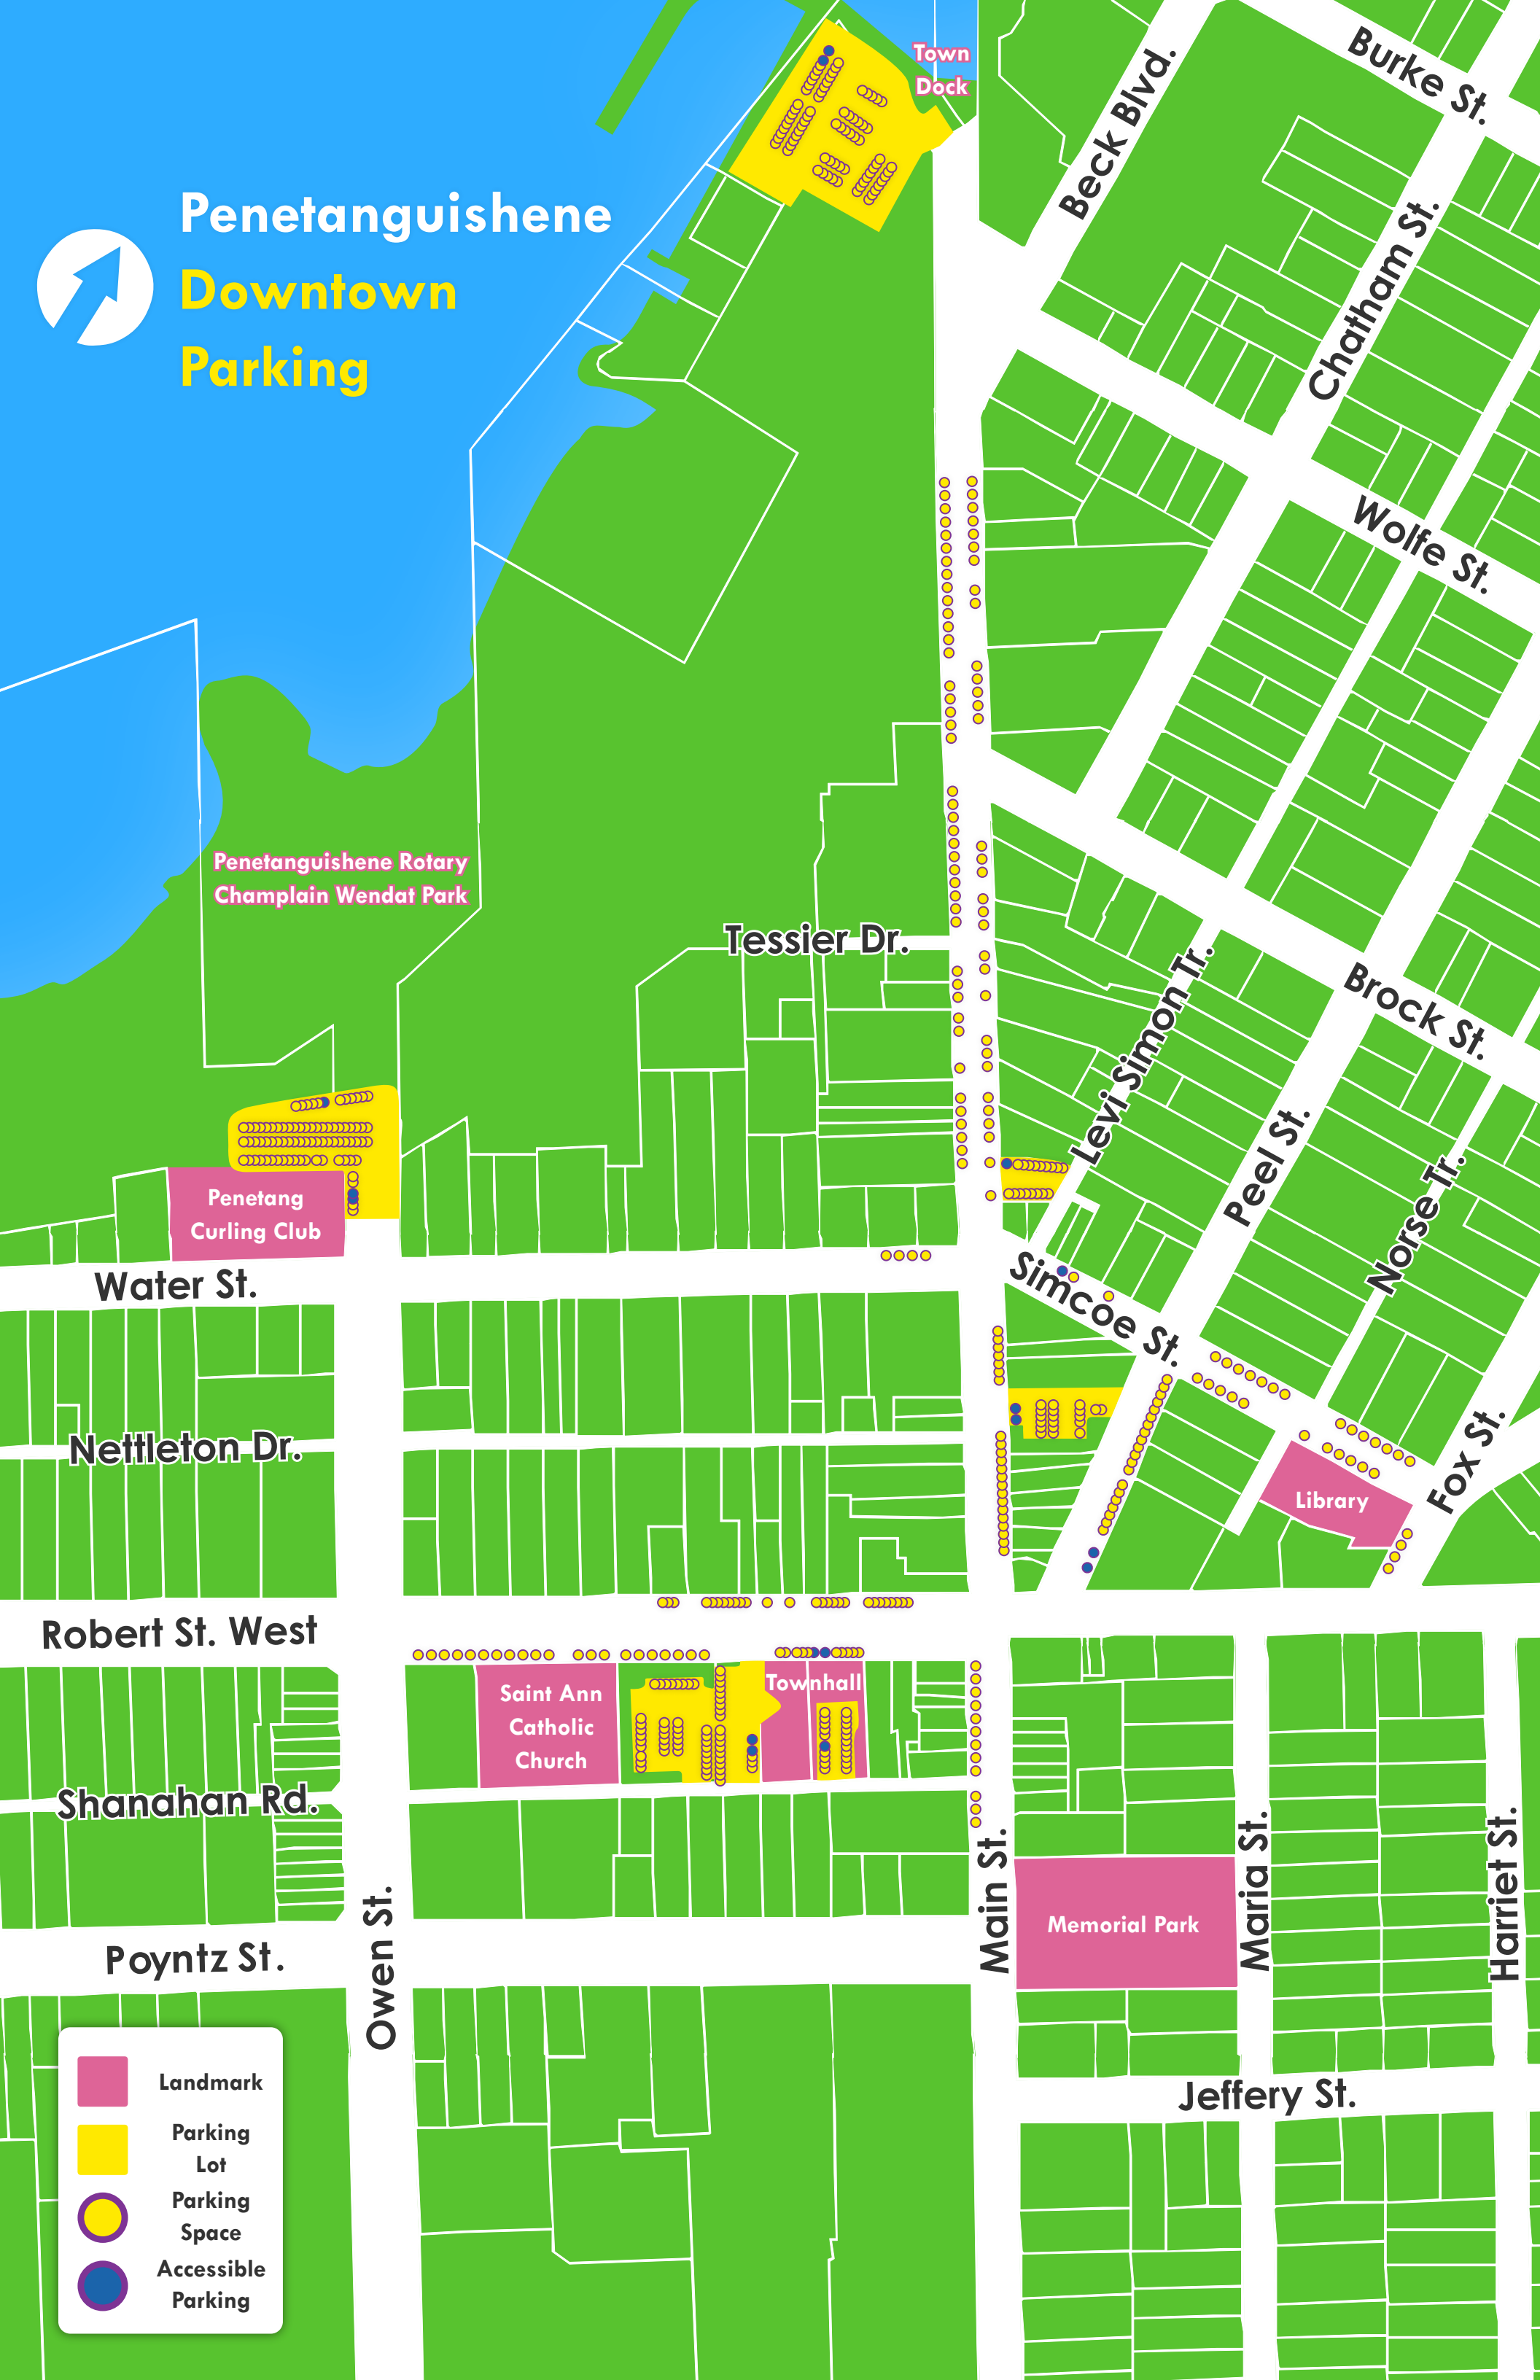

# Penetanguishene

## Downtown Parking

Town Dock

Penetanguishene Rotary Champlain Wendat Park

Penetang Curling Club

Library

Saint Ann Catholic Church

Townhall

Memorial Park

-  Landmark
-  Parking Lot
-  Parking Space
-  Accessible Parking

Water St.

Nettleton Dr.

Robert St. West

Shanahan Rd.

Poyntz St.

Owen St.

Main St.

Maria St.

Harriet St.

Jeffery St.

Beck Blvd.

Burke St.

Chatham St.

Wolfe St.

Tessier Dr.