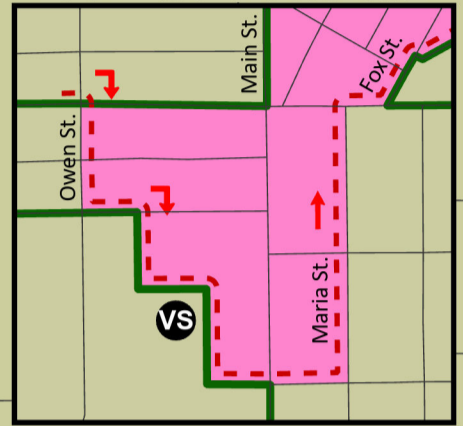

For more information, please see the Route Changes Detail Map available online or wherever reloadable fare cards are sold.

2023 Winterama Parade Detour

Transfer Zone Detail

Please board any bus between Mountainview Mall and Superstore regardless of whether it is the Midland or Penetanguishene bus and it will take you to the transfer point at Huronia Mall.

Both buses may not go to Mountainview Mall and/or Superstore due to timing or ridership but one bus will always pick up riders at those locations. Please let the driver know if you wish to be dropped off at one of those stops to ensure your bus travels to your desired location.

- Points of Transfer Between the Midland and Penetanguishene Buses**
- Huronia Mall
 - Huronia Medical Centre
 - Georgian Bay General Hospital

Bus Arrival Time
In Minutes Past the Hour
Times are Approximate

- South Route (Midland)
- South Peak Route (7:45 am ONLY)
- North Route (Midland)
- Penetanguishene Route
- Midland Route Changeover Point
- Shared Service Route (May Only be Served by One Bus)
- Location of the Penetanguishene Route Detour