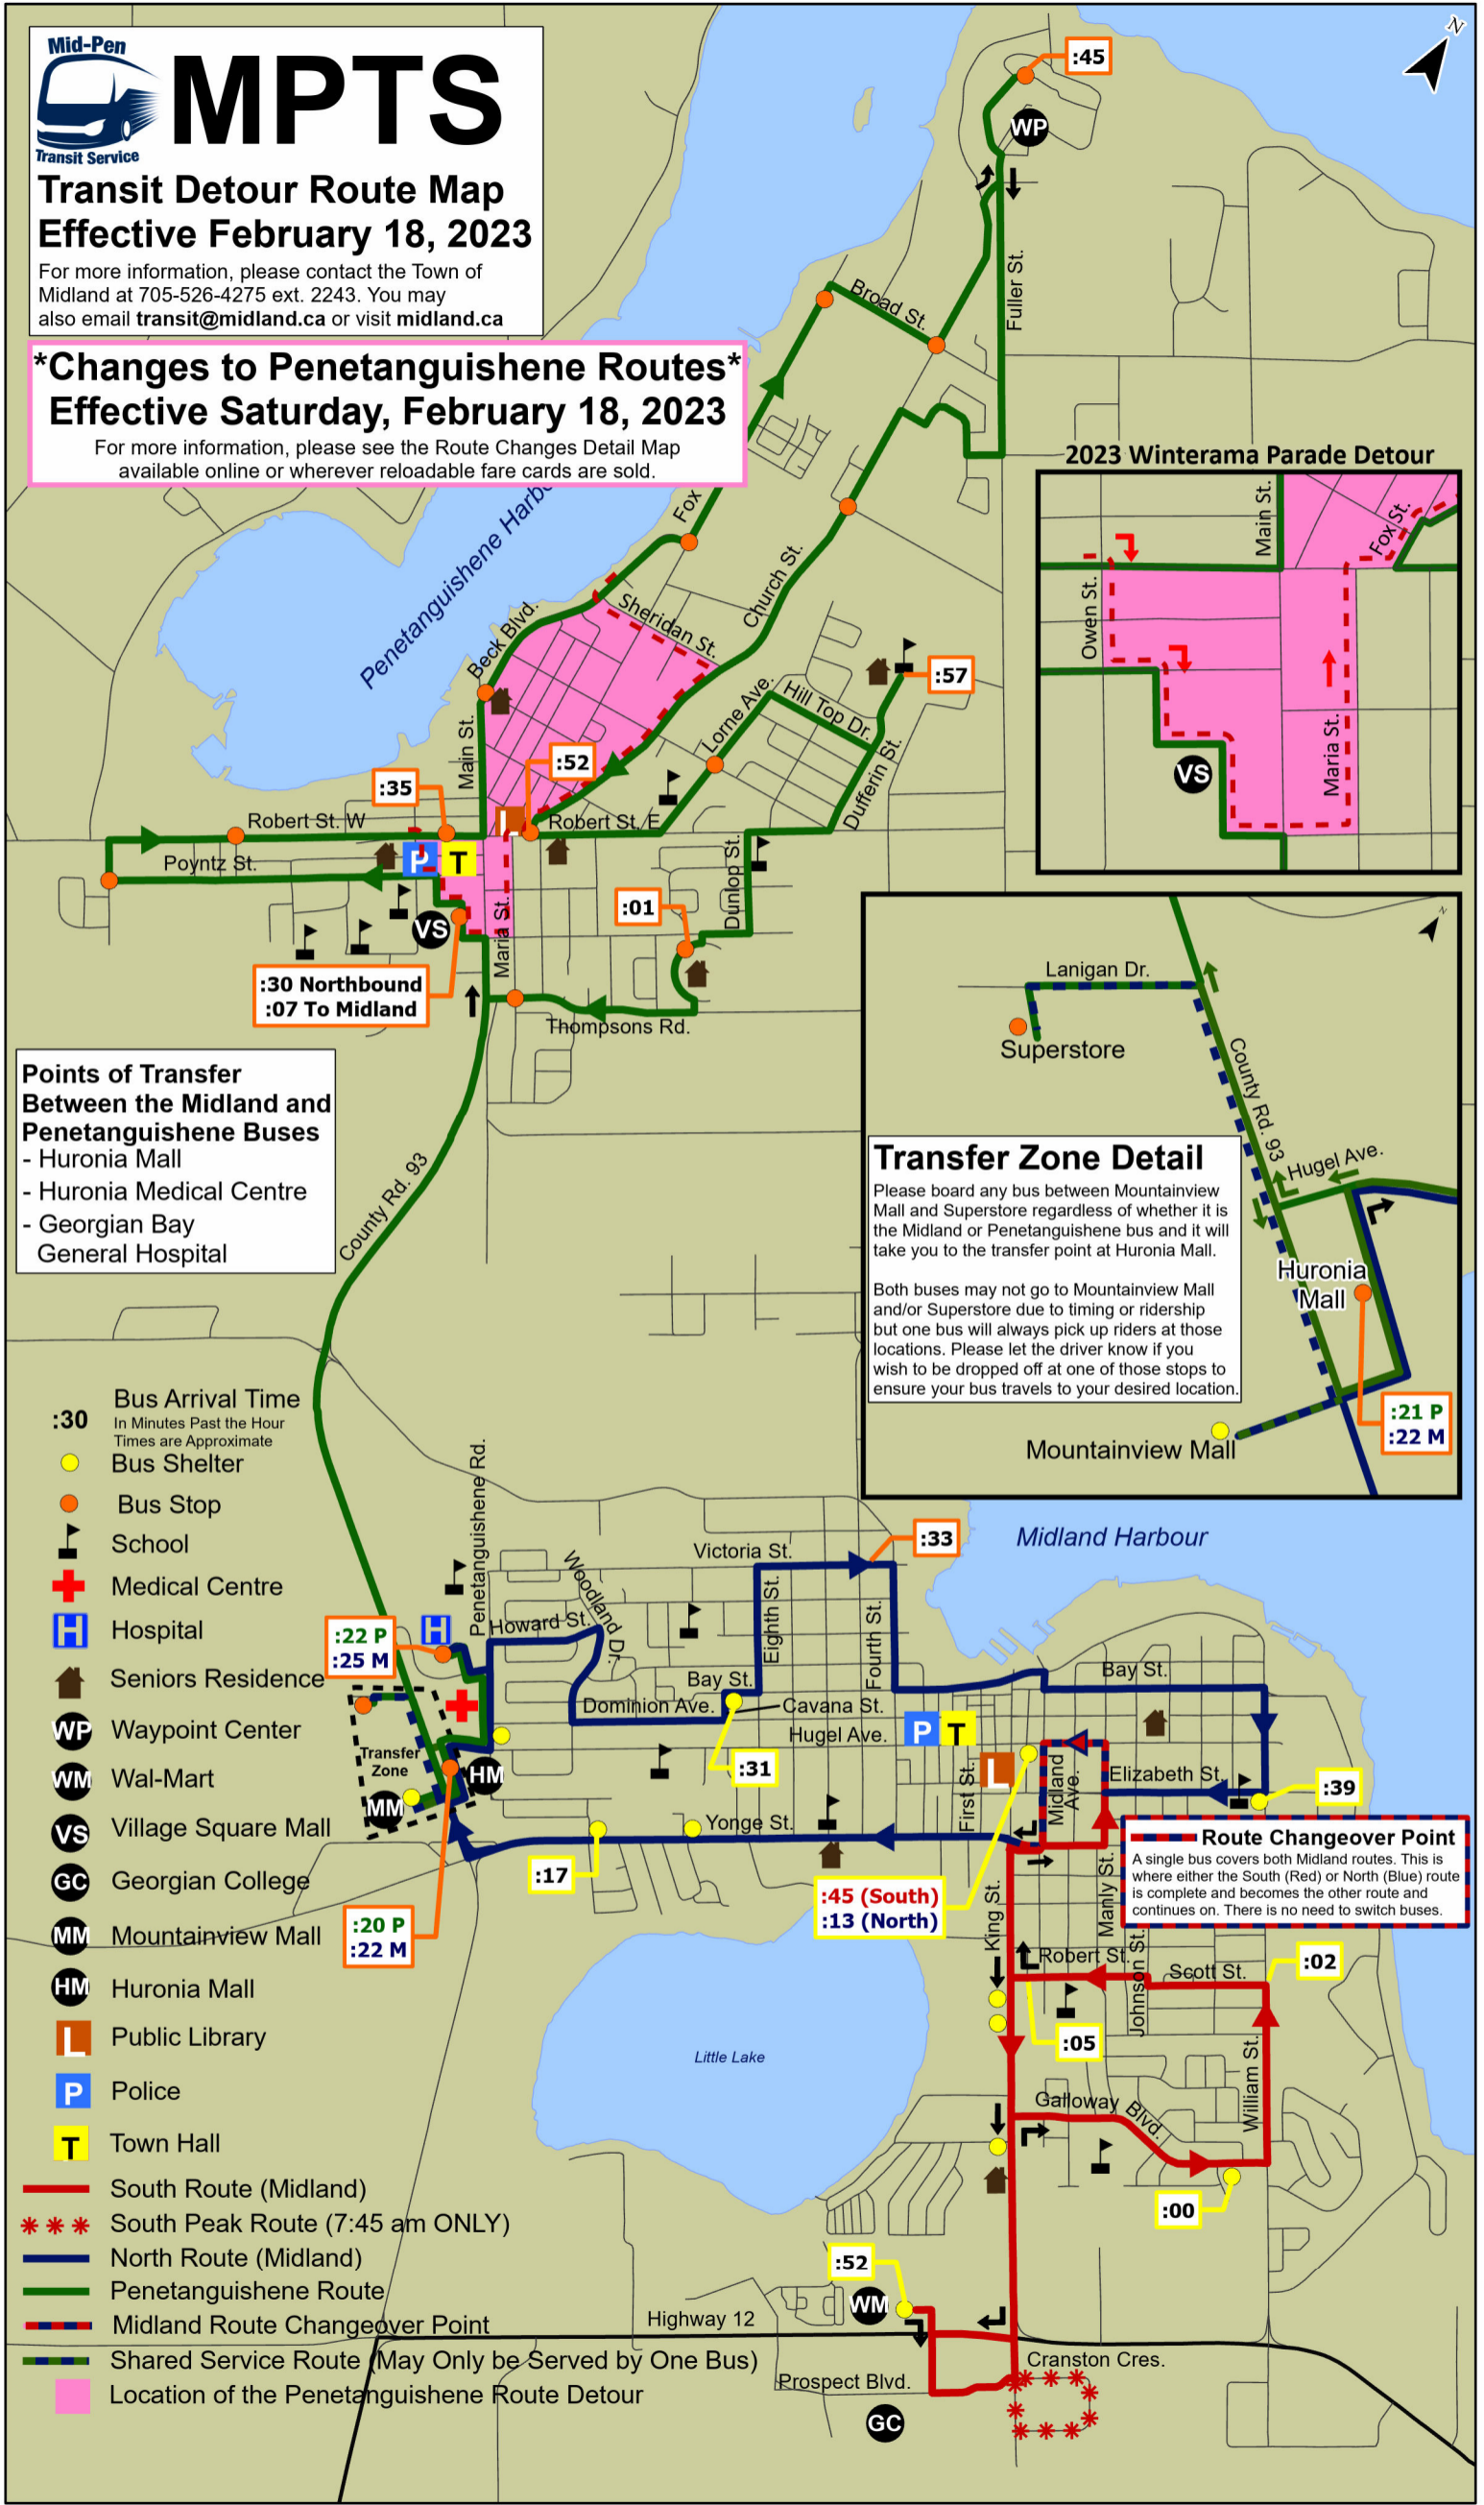

For more information, please see the Route Changes Detail Map available online or wherever reloadable fare cards are sold.

2023 Winterama Parade Detour

Transfer Zone Detail

Please board any bus between Mountainview Mall and Superstore regardless of whether it is the Midland or Penetanguishene bus and it will take you to the transfer point at Huronia Mall.

Both buses may not go to Mountainview Mall and/or Superstore due to timing or ridership but one bus will always pick up riders at those locations. Please let the driver know if you wish to be dropped off at one of those stops to ensure your bus travels to your desired location.

- Points of Transfer Between the Midland and Penetanguishene Buses**
- Huronia Mall
 - Huronia Medical Centre
 - Georgian Bay General Hospital

Bus Arrival Time
In Minutes Past the Hour
Times are Approximate

- South Route (Midland)
- South Peak Route (7:45 am ONLY)
- North Route (Midland)
- Penetanguishene Route
- Midland Route Changeover Point
- Shared Service Route (May Only be Served by One Bus)
- Location of the Penetanguishene Route Detour