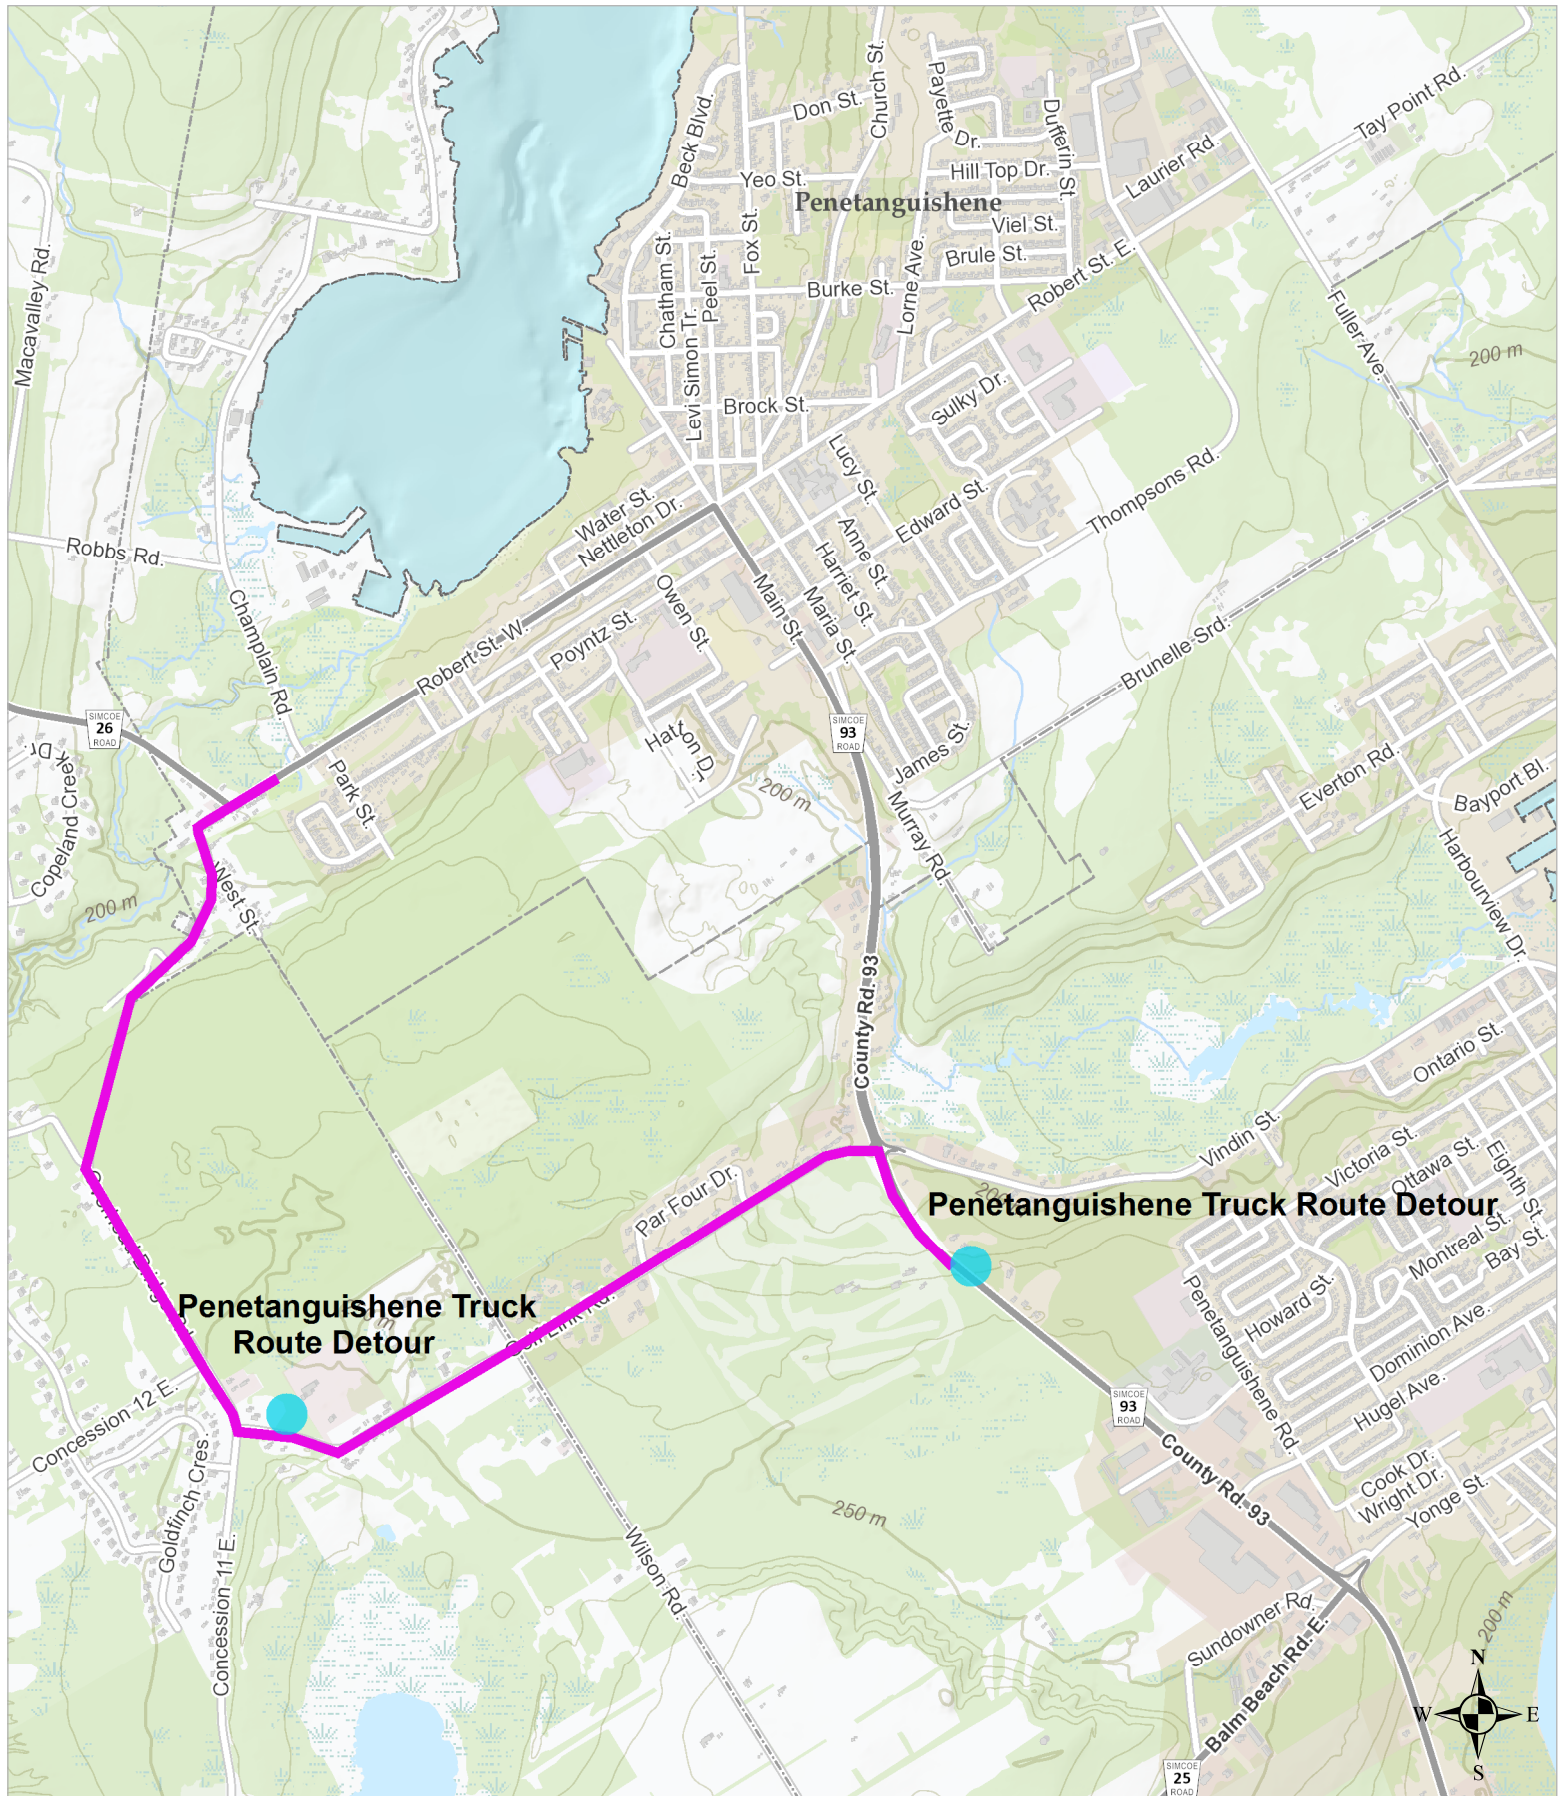

# Penetanguishene Truck Route Detour

This map, either in whole or in part, may not be reproduced without the written authority from © The Corporation of the County of Simcoe.  
 This map is intended for personal use, has been produced using data from a variety of sources and may not be current or accurate.  
 Produced (in part) under license from:  
 © Her Majesty the Queen in Right of Canada, Department of Natural Resources;  
 © Queens Printer, Ontario Ministry of Natural Resources;  
 © Teranet Enterprises Inc. and its suppliers;  
 © Members of the Ontario Geospatial Data Exchange.  
 All rights reserved. THIS IS NOT A PLAN OF SURVEY.

August 7, 2018

1:36,112